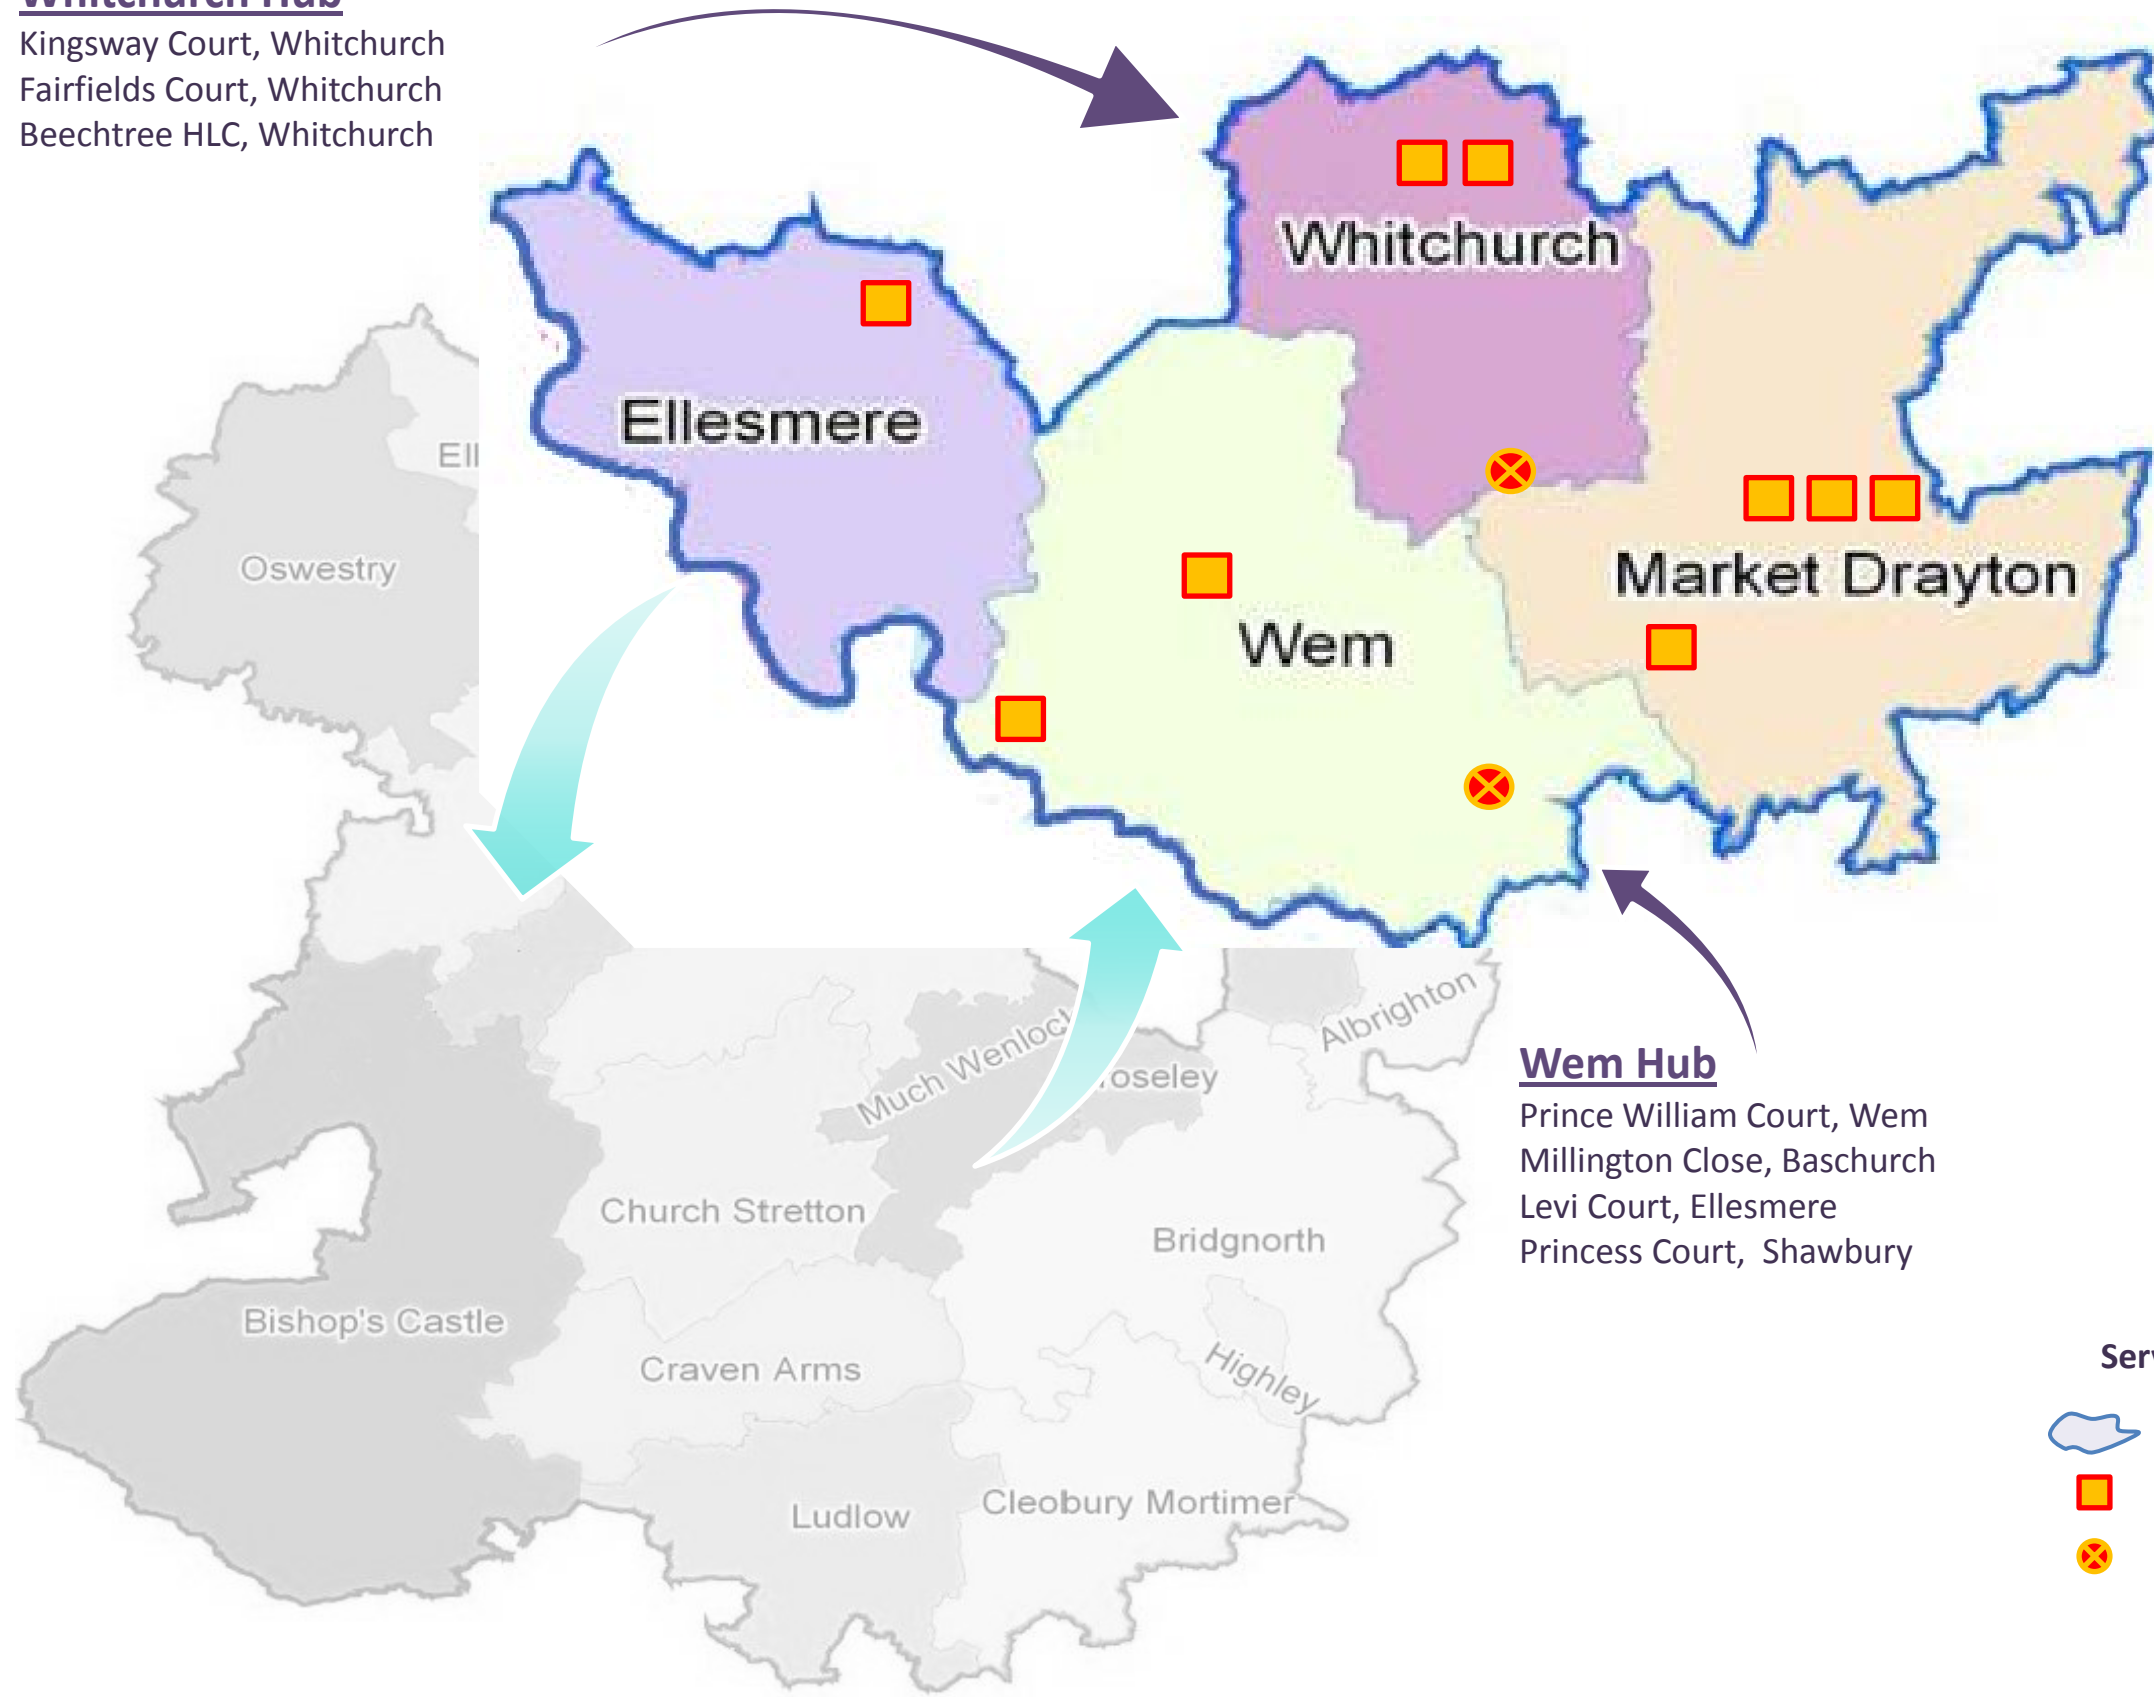

# SUSTAIN Consortium – North East Shropshire Locality Delivery Map – Shropshire Housing Group

## Market Drayton Hub

Norman Brook Court, Market D  
 Charter Court, Market D  
 Elizabeth Court, Market D  
 The Meadows, Hodnet

## Wem Hub

Prince William Court, Wem  
 Millington Close, Baschurch  
 Levi Court, Ellesmere  
 Princess Court, Shawbury

### Service Delivery Map Key

-  Locality Delivery Area
-  SUSTAIN Support Base
-  SUSTAIN Partner Base (SHA, Trident, SHFA, Shropshire Rural)